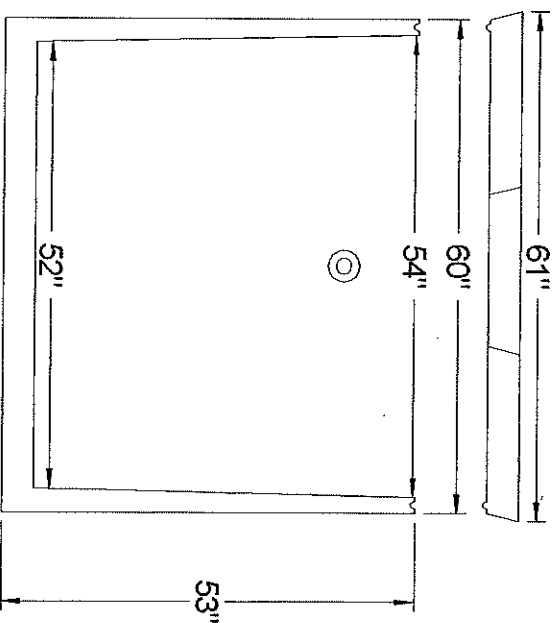

**750 GALLON TOP JOINT TANK**  
NOT TO SCALE

(91.5 X 53.5) + 144 X 7.48 X .083 = 21.11 GAL/INCH

**MILAN VAULT, INC.**

10475 N. ANN ARBOR ROAD  
MILAN, MICHIGAN 48160  
(734) 439-1538  
(734) 439-8311 (FAX)  
HTTP://WWW.MILANVAULT.COM