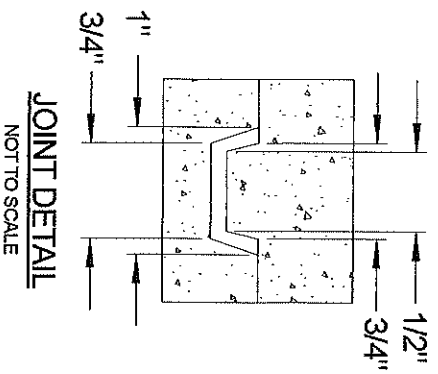

**750 GALLON TOP JOINT TANK**  
NOT TO SCALE

(91.5 X 53.5) + 144 X 7.48 X .083 = 21.11 GAL/INCH

**MILAN VAULT, INC.**

10475 N. ANN ARBOR ROAD  
MILAN, MICHIGAN 48160  
(734) 439-1538  
(734) 439-8311 (FAX)  
HTTP://WWW.MILANVAULT.COM