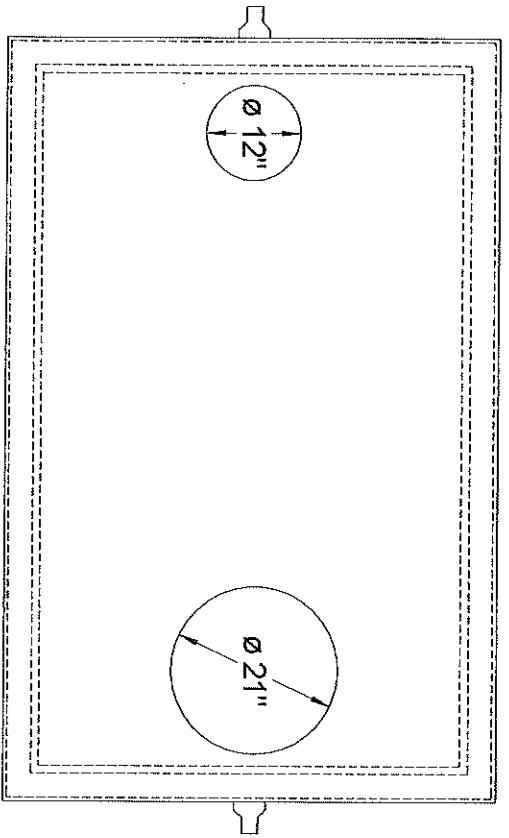

**750 GALLON TOP JOINT TANK**  
NOT TO SCALE

(91.5 X 53.5) + 144 X 7.48 X .083 = 21.11 GAL/INCH

**MILAN VAULT, INC.**

10475 N. ANN ARBOR ROAD  
MILAN, MICHIGAN 48160  
(734) 439-1538  
(734) 439-8311 (FAX)  
HTTP://WWW.MILANVAULT.COM