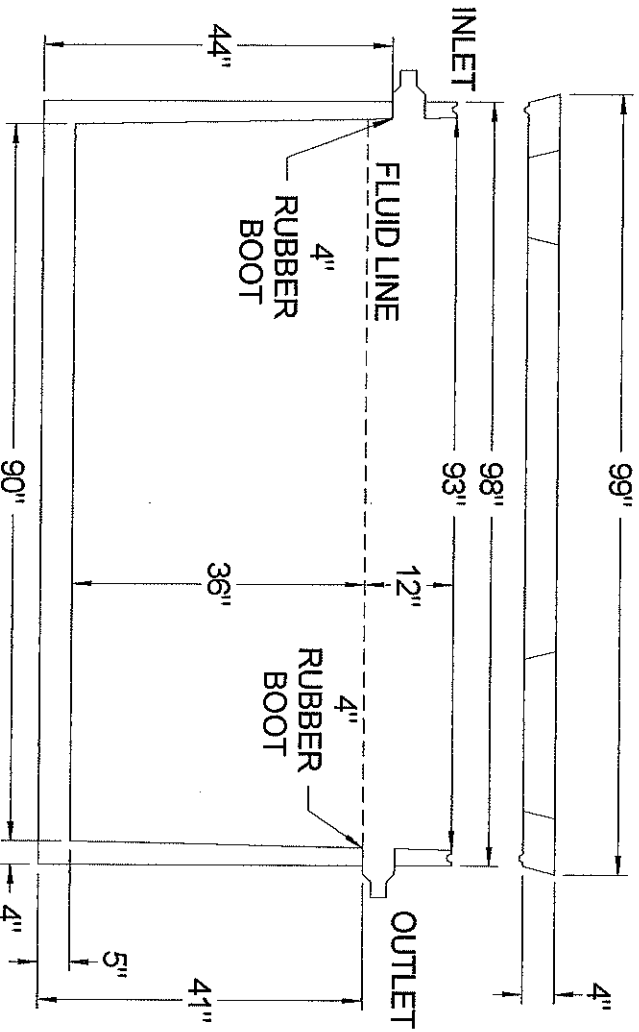

**750 GALLON TOP JOINT TANK**  
NOT TO SCALE

(91.5 X 53.5) + 144 X 7.48 X .083 = 21.11 GAL/INCH

**MILAN VAULT, INC.**

10475 N. ANN ARBOR ROAD  
MILAN, MICHIGAN 48160  
(734) 439-1538  
(734) 439-8311 (FAX)  
HTTP://WWW.MILANVAULT.COM