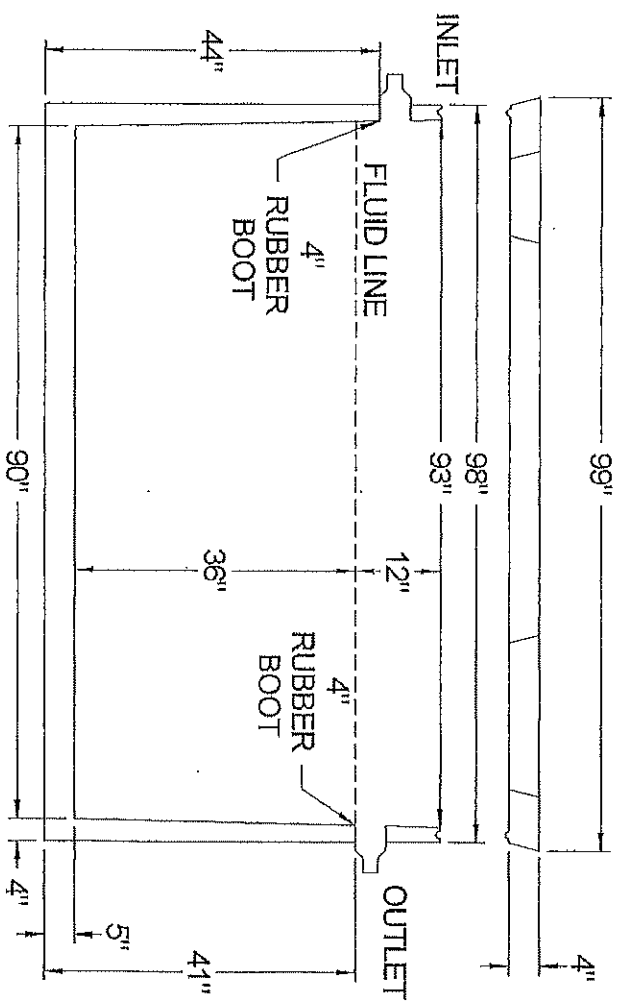

**750 GALLON TOP JOINT TANK**  
NOT TO SCALE

(91.5 x 53.5) + 144 x 7.48 x .083 = 21.11 GALLONCH

**MILAN VAULT, INC.**

10475 N. ANN ARBOR ROAD  
MILAN, MICHIGAN 48160  
(734) 439-1538  
(734) 439-8311 (FAX)  
HTTP://WWW.MILANVAULT.COM