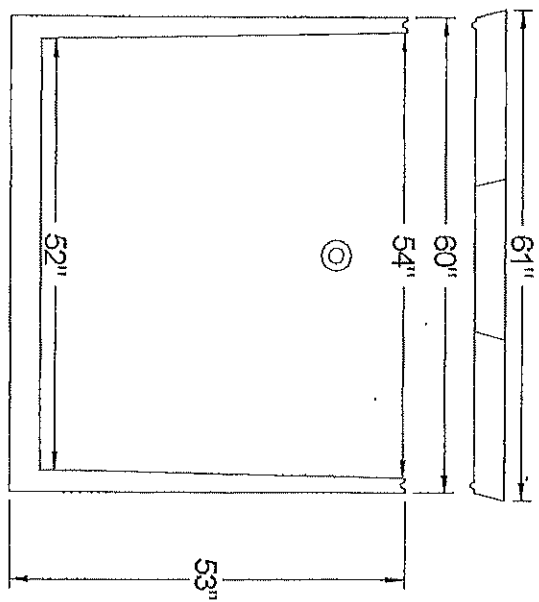

**750 GALLON TOP JOINT TANK**  
NOT TO SCALE

(91.5 x 53.5) + 144 x 7.48 x .083 = 21.11 GALLONCH

**MILAN VAULT, INC.**

10475 N. ANN ARBOR ROAD  
MILAN, MICHIGAN 48160  
(734) 439-1538  
(734) 439-8311 (FAX)  
HTTP://WWW.MILANVAULT.COM